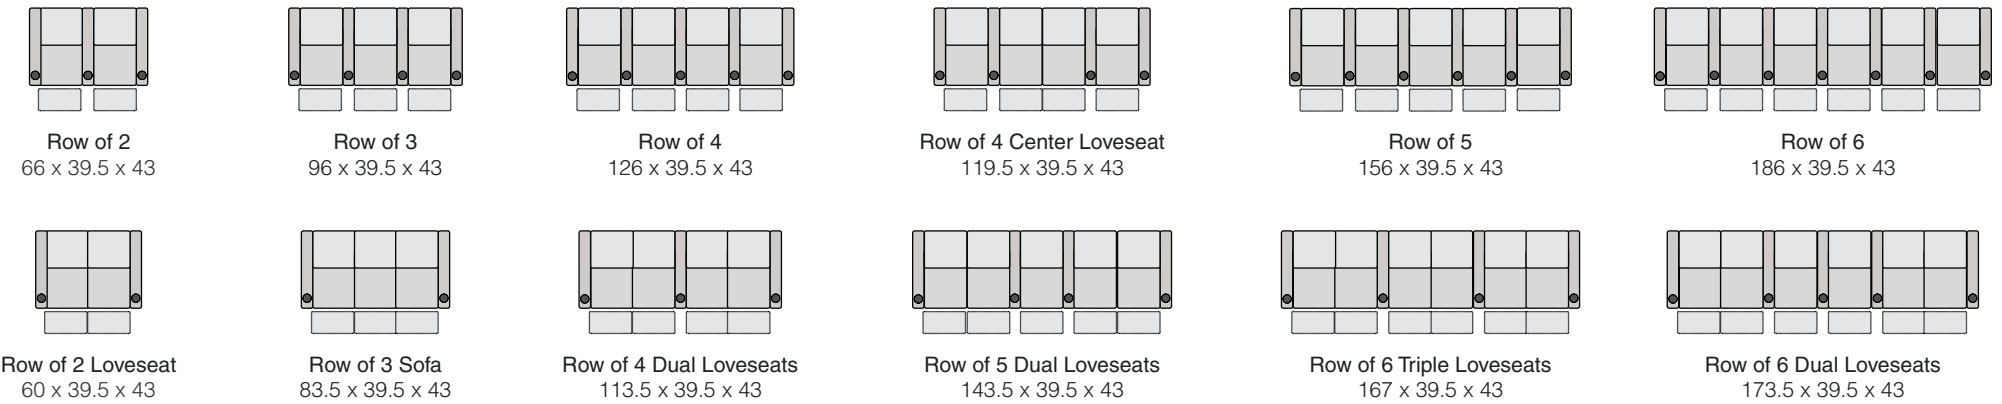

## STRAIGHT ROWS

## CURVED ROWS

Measurements shown in inches as Width x Depth x Height.

Specifications are correct at time of printing and are subject to change without notice.

OCTANE-CURVE-HR-v.2017-1