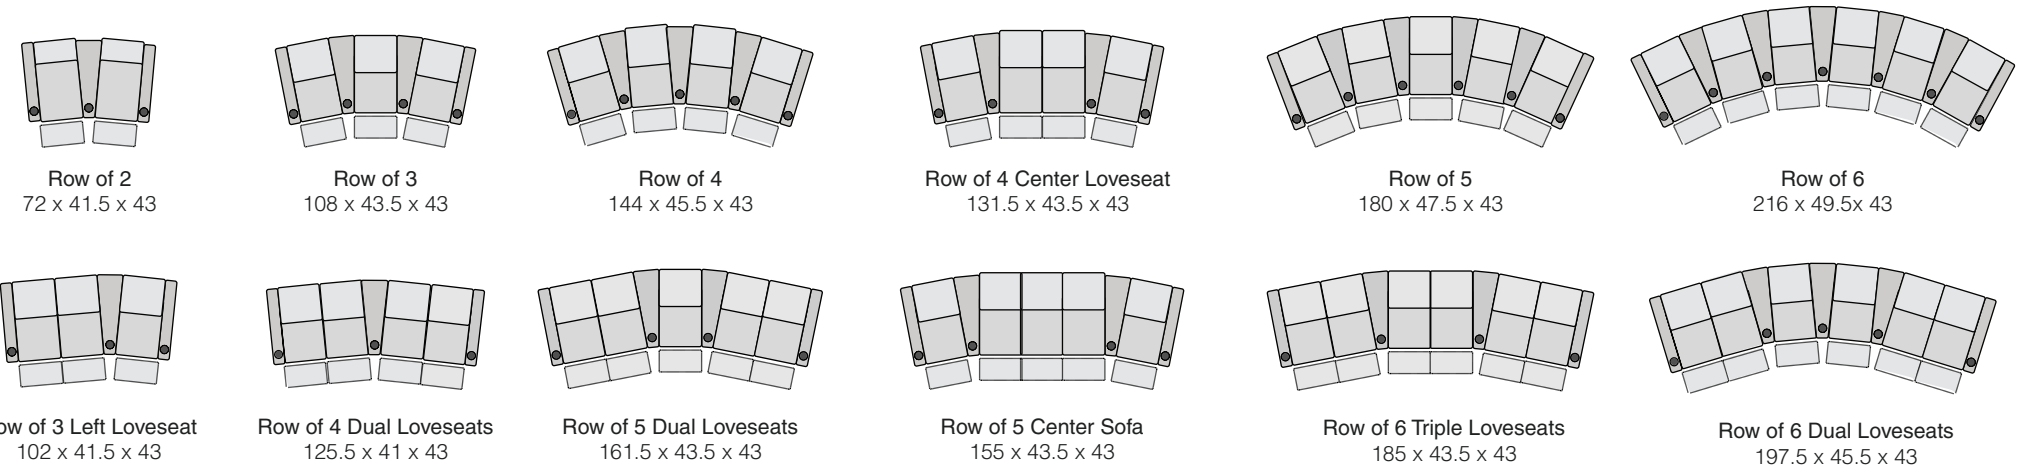

## SPECIFICATIONS

## STRAIGHT ROWS

## CURVED ROWS

Measurements shown in inches as Width x Depth x Height.

Specifications are correct at time of printing and are subject to change without notice.

OCTANE-CURVE-HR-v.2017-1